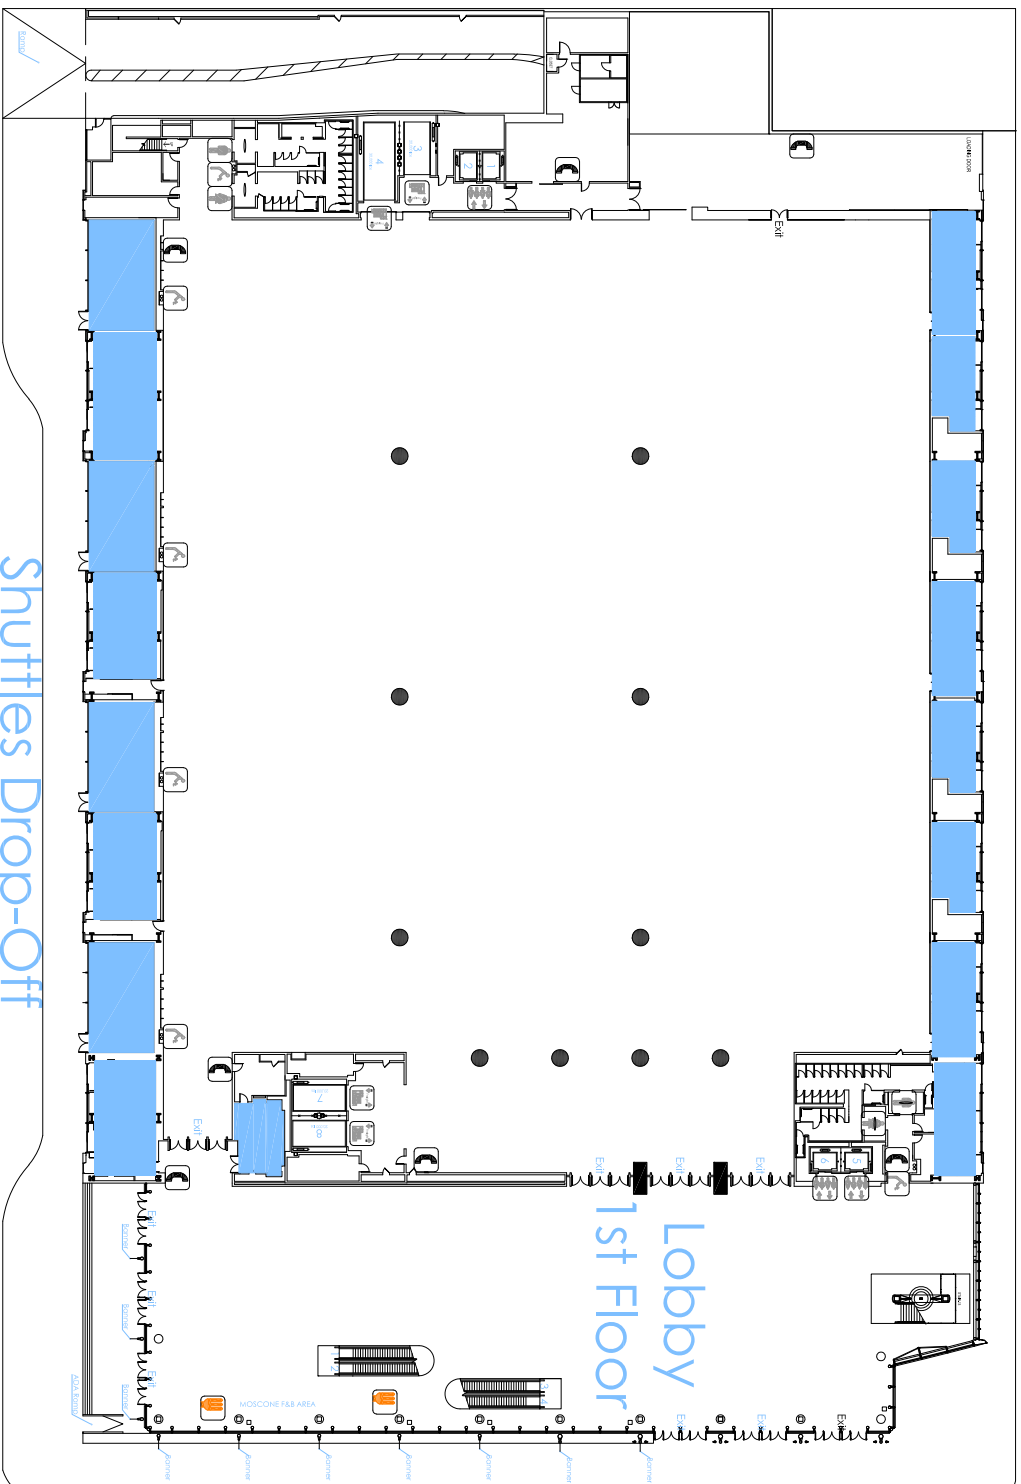

Minna Street

4th st.

Shuttles Drop-Off  
Howard Street

West Level One

**Disclaimer:**  
 This drawing is intended as a guide only.  
 The Moscone Center/SMG cannot be held  
 responsible for on-site verifications or  
 adjustments.